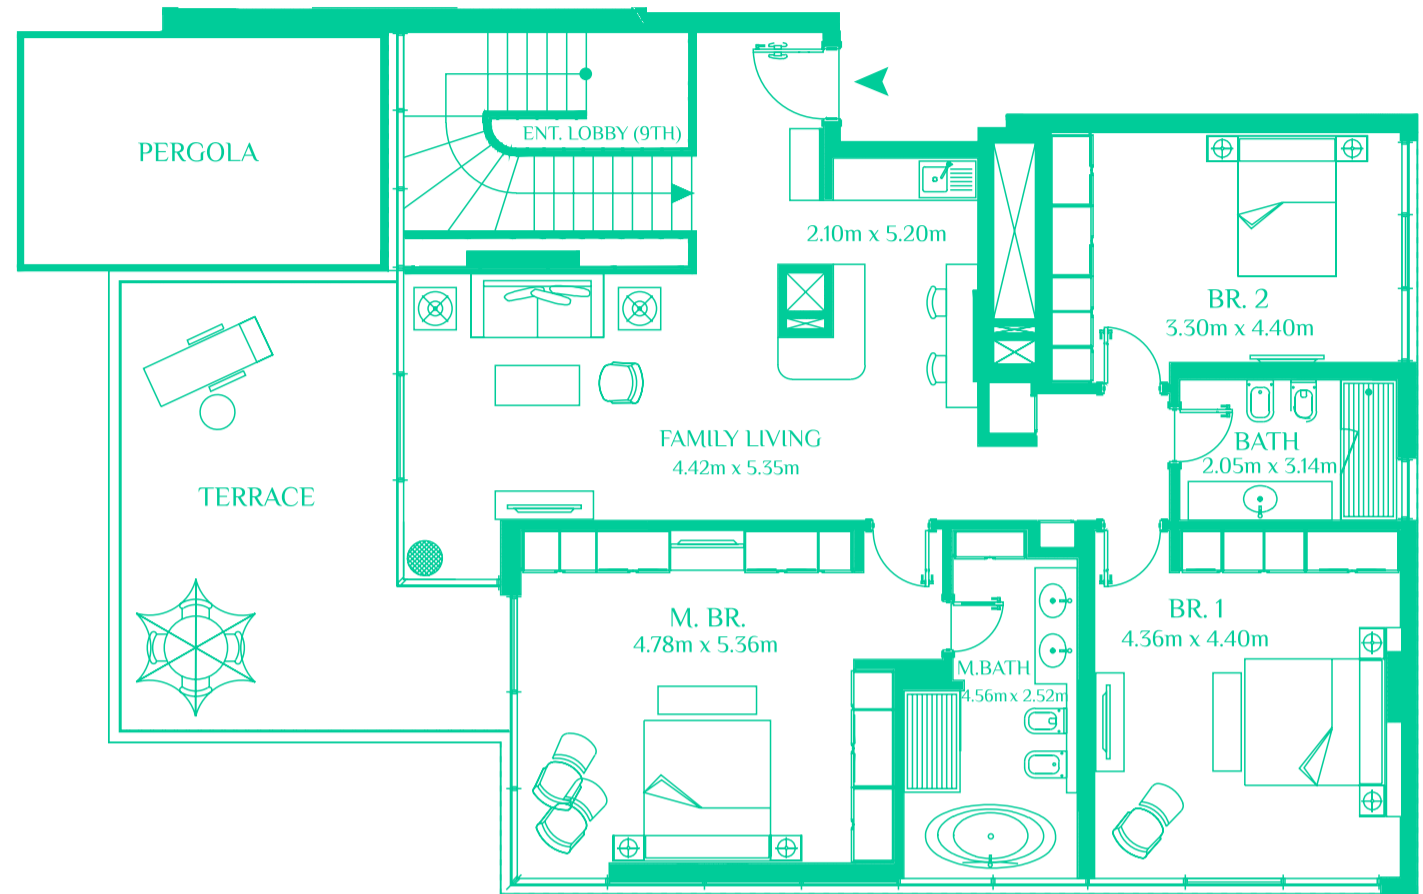

Penthouse-B Upper Level 194.1 sqm

Penthouse-B Lower Level 342.4 sqm